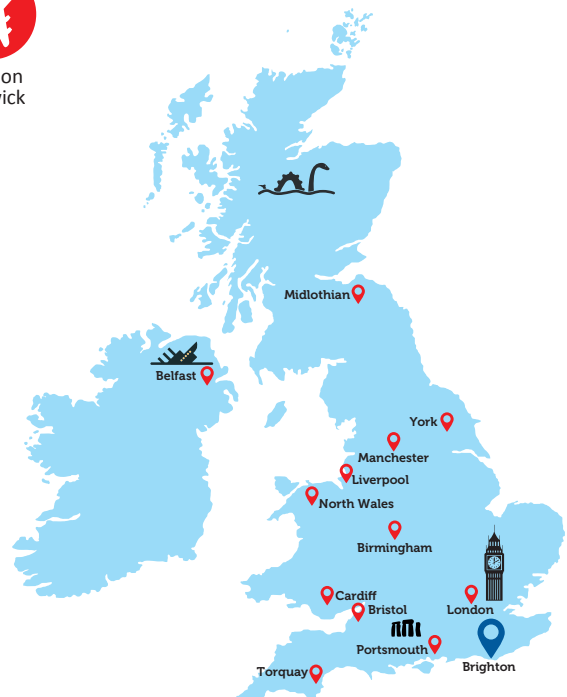

Academic Year

Term or Semester

16 - 18 year olds

Co-ed / Boys / Girls

London Gatwick

BEXHILL COLLEGE

SUBJECTS ON OFFER

✓ BTECs:

Acting, Animal Management, Applied Law, Applied Science, Art & Design, Barbering, Beauty Therapy, Business, Business with Accounting, Childcare & Education, Cookery: Professional Advanced Kitchen & Larder Diploma, Creative Arts, Creative Media Production, Criminology, Dance, Early Years Education and Care, Engineering, Environmental Sustainability, Fashion, Food Science & Nutrition, Game Design: Digital Games Development, Game Design and Creative Media, Hairdressing, Health & Social Care, Hospitality, Information Technology, Music Performance, Music Technology, Performing Arts, Personal Training/Fitness Instructing, Photography, Production Arts, Psychology, Sport, Sports Massage Therapy, Sport Outdoor Adventure, Sport Science, Travel & Tourism, Uniformed Services

✓ A Levels:

Ancient History, Art & Design: Critical & Contextual Studies, Biology, Business, Chemistry, Classical Civilisation, Computer Science, Dance, Drama & Theatre Studies, Economics, Electronics, English Language, English Literature, Film Studies, Fine Arts French, Geography, Geology, German, Graphic Communication, History- Medieval, History- Modern, Law, Maths, Core Maths, Further Maths, Media Studies, Music, Philosophy, Photography, Physical Education, Physics, Politics, Psychology, Religious Studies, Sociology, Spanish, Textile Design

HIGHLIGHTS

Outstanding range of courses and activities, plus great support for international students!