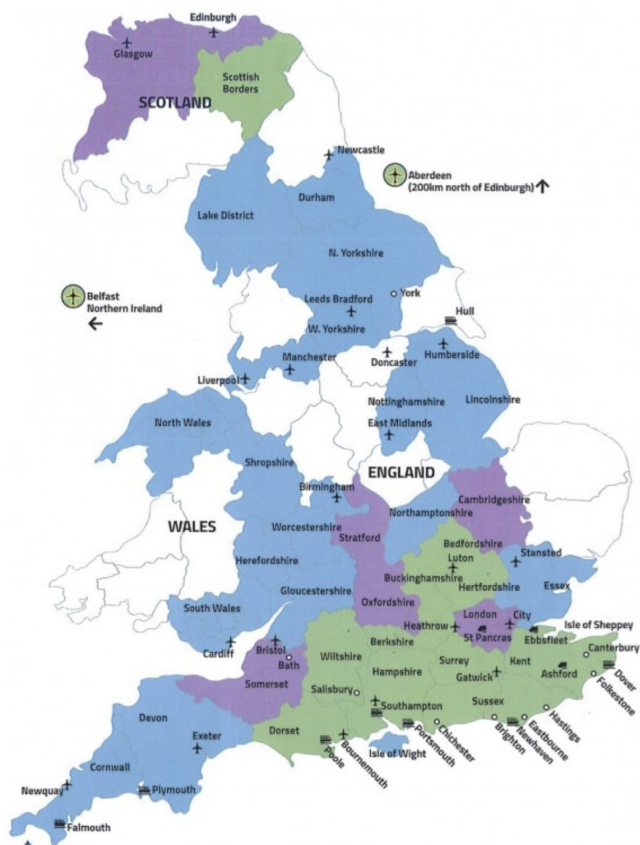

ONE TO ONE - JUNIOR (de 5 à 12 ans)
ANGLETERRE

VOYAGE AVION COMPRIS AU DÉPART DE PARIS		TARIFS
ZONE BLEUE	1 semaine	2 300 €
	2 semaines	3 355 €
	3 semaines	4 415 €
	4 semaines	5 470 €
ZONE VERTE	1 semaine	2 350 €
	2 semaines	3 465 €
	3 semaines	4 575 €
	4 semaines	5 690 €
ZONE VIOLETTE	1 semaine	2 435 €
	2 semaines	3 635 €
	3 semaines	4 830 €
	4 semaines	6 030 €

LES OPTIONS	TARIFS
CHOIX DE LA FAMILLE D'ACCUEIL Suite à votre inscription, vous recevrez des profils de familles d'accueil correspondant à vos critères et besoins dans la zone choisie.	250 €
OPTION COCOONING Cette option garantit la présence continue de l'enseignant ou un membre adulte de la famille à la maison quand l'étudiant est là.	INCLUS

Pour connaître les dates et tarifs exacts de nos séjours, veuillez vous référer au site internet www.jev-langues.com

COÛT DES TAXES AÉRIENNES : le montant des taxes aériennes sera communiqué au moment de la réservation du billet d'avion. Les dates et tarifs susmentionnés sont à titre indicatif et peuvent être sujets à modifications.