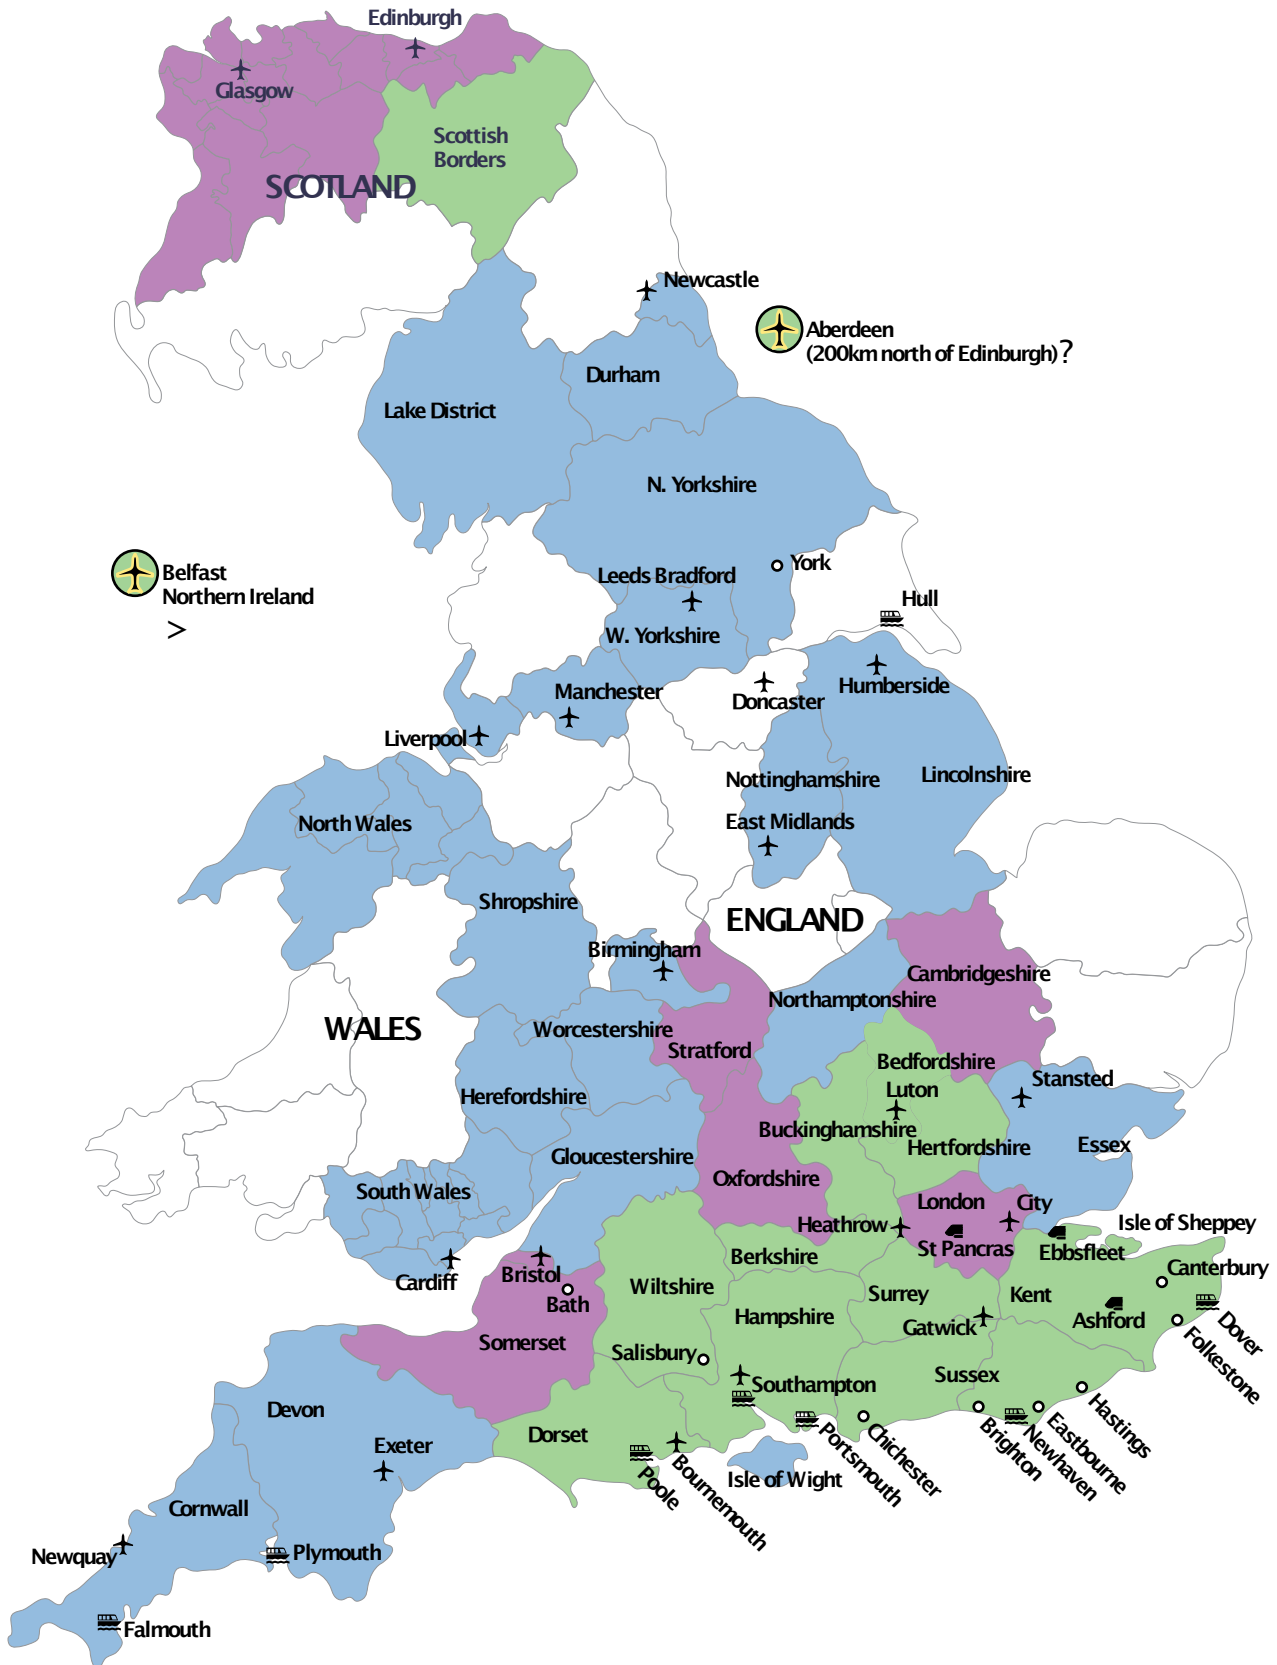

ONE TO ONE ANGLETERRE

Region	Airport/port/station
Aberdeen	Aberdeen
Bedfordshire	Stansted, Luton
Belfast	Belfast
Berkshire	Heathrow, St Pancras, Gatwick, London City, Luton
Birmingham	Birmingham, East Midlands
Buckinghamshire	Heathrow, St Pancras, Gatwick, London City, Luton
Cambridgeshire	Stansted, Luton
Cornwall	Newquay, ports (Plymouth or Falmouth), Exeter
Devon	Exeter, Plymouth port
Dorset	Bournemouth, Southampton, ports (Portsmouth, Poole)
Durham	Newcastle
Edinburgh	Edinburgh (not possible during Festival 2-26 Aug.)
Essex	Stansted, London City, St Pancras
Glasgow	Glasgow
Gloucestershire	Birmingham, Bristol
Hampshire North	Heathrow, Bristol
Hampshire South	Southampton, Heathrow, Bournemouth, Gatwick, ports (Southampton, Portsmouth), St Pancras
Herefordshire	Birmingham
Hertfordshire	Luton, Heathrow
Isle of Wight	Southampton (flight must arrive before 20.00 & depart after 10.00), Portsmouth port
Kent East	Ashford, Ebbsfleet, Dover port
Kent North	Gatwick, Ashford, Ebbsfleet, St Pancras, Heathrow, Dover port

Region	Airport/port/station
Kent West	Heathrow Gatwick, Ebbsfleet, Ashford, Newhaven port
Lake District	Liverpool, Manchester
Lincolnshire	East Midlands, Doncaster, Humberside, Leeds Bradford, Hull port
Liverpool	Liverpool, Manchester
London	Heathrow, Gatwick, London City, St Pancras
Manchester	Manchester, Liverpool
Newcastle	Newcastle
Northamptonshire	Luton, Birmingham, East Midlands
Nottinghamshire	East Midlands, Birmingham
Oxfordshire	Heathrow
Scottish Borders	Edinburgh, Newcastle
Shropshire	Birmingham
Somerset	Bristol (Bath 16+ only)
Stratford	Birmingham
Surrey	Heathrow, Gatwick, St Pancras, Ebbsfleet, Ashford
Sussex	Gatwick, Heathrow, Ashford (Hastings area only), Ebbsfleet, Newhaven port
Wales North	Liverpool, Manchester
Wales South	Cardiff
Wiltshire South	Southampton, Bournemouth
Worcestershire	Birmingham
Yorkshire North & West	Leeds Bradford